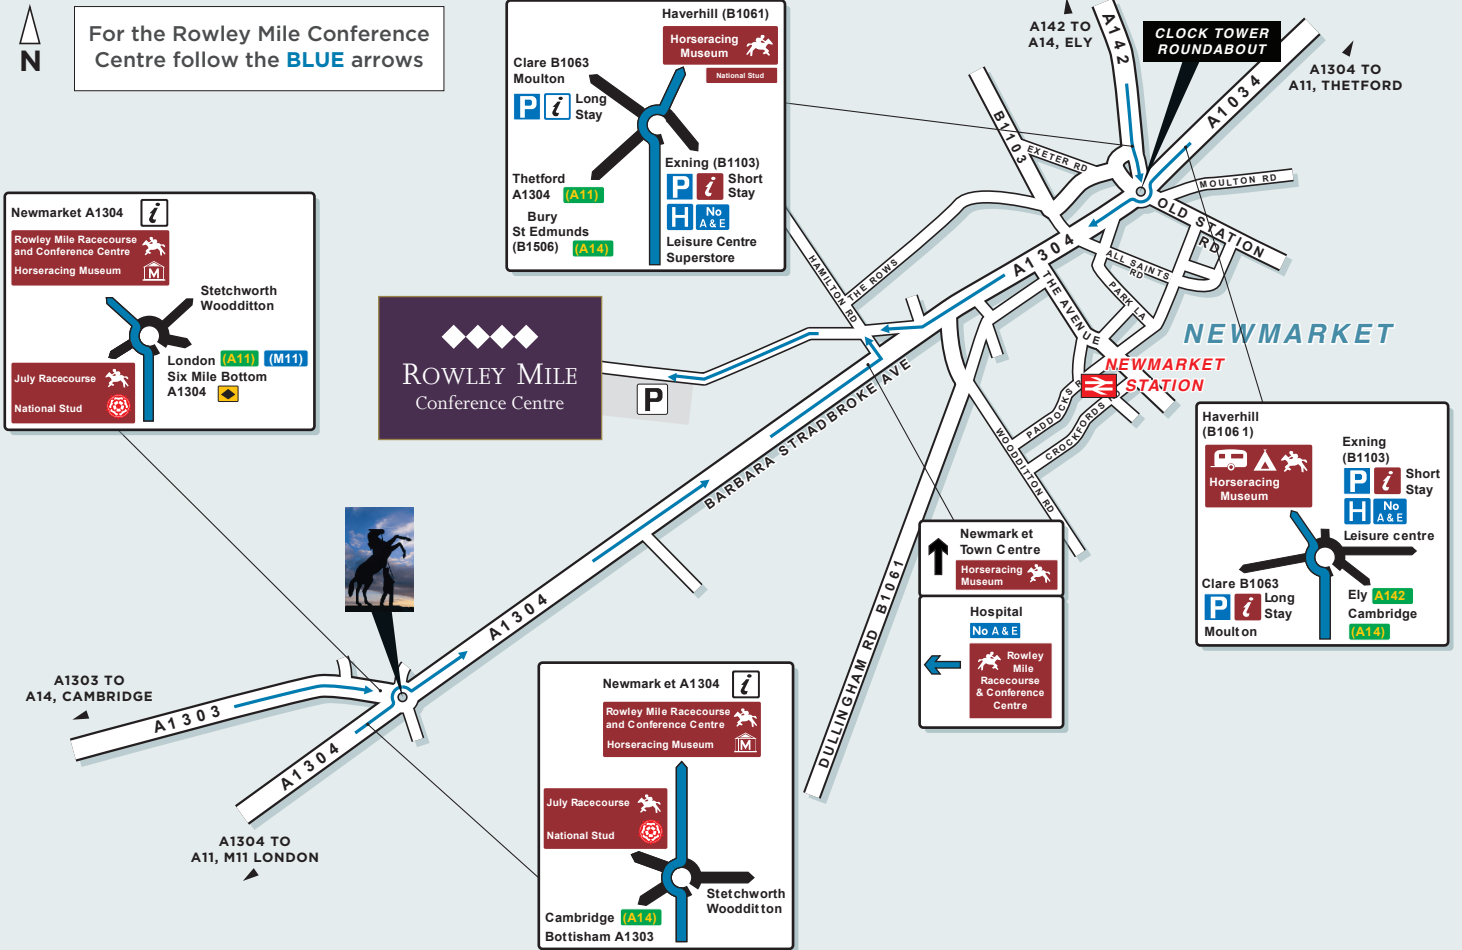

IF TRAVELLING FROM CAMBRIDGE

A14 towards Newmarket

Exit at the A1303 Stow-cum-Quy turning.

Travel along the A1303 for approximately 6 miles.

The Rowley Mile Racecourse and Conference Centre is straight over the first roundabout, following the road signposted, Newmarket town centre, after travelling for just over one mile, take the first turning on the left.

IF TRAVELLING FROM NORWICH VIA A11

From the Barton Mills roundabout follow A11 for 9 miles

Exit the A11 at the A1304 slip road

Travel along the A1304 for approximately 2 miles.

At the first roundabout (with the clock tower) go straight over and travel along Newmarket's high street.

For the Rowley Mile Racecourse and Conference Centre take a right hand turn when signposted to do so.

IF TRAVELLING FROM IPSWICH VIA A14

Follow A14 for Newmarket

Exit at the B1506

Travel along the B1506 for approximately 4 miles.

At the traffic signals, bear left onto the A1304 and travel along the A1304 for approximately 1 mile.

At the first roundabout (with the clock tower) go straight over and travel along Newmarket's high street.

For the Rowley Mile Racecourse and Conference Centre take a right hand turn when signposted to do so.

ROWLEY MILE CONFERENCE CENTRE Rowley Mile Racecourse, Newmarket, Suffolk CB8 0TF
Tel: 01638 675300 | Email: newmarket.conferences@thejockeyclub.co.uk | Web: newmarketracecourses.co.uk

PUBLIC
TRANSPORT

BY RAIL | NEWMARKET STATION

Approximately 5 minutes taxi ride away.
For information on train operators and times phone
National Rail Enquiries on 0845 7484950

BY AIR | STANSTED AIRPORT

Approximately 45 minutes taxi ride away.
Alternatively use the No.747 Jet link coach service
from Stansted to Newmarket.